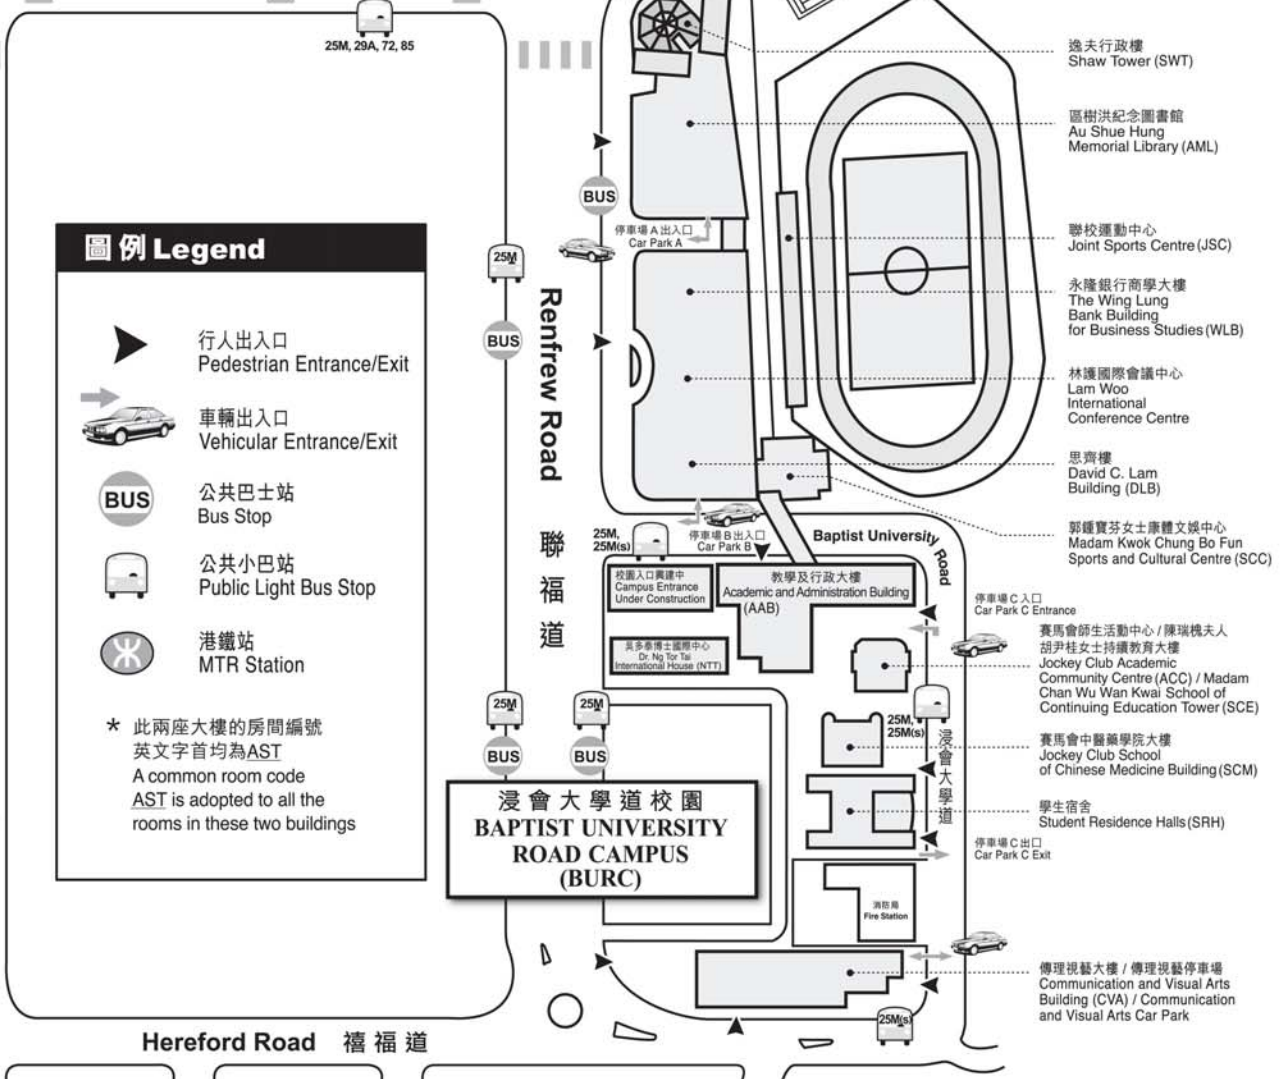

**善衡校園**  
HO SIN HANG CAMPUS  
(HSHC)

香港浸會大學  
HONG KONG BAPTIST UNIVERSITY

**逸夫校園**  
SHAW CAMPUS  
(SC)

**圖例 Legend**

- 行人出入口  
Pedestrian Entrance/Exit
- 車輛出入口  
Vehicular Entrance/Exit
- 公共巴士站  
Bus Stop
- 公共小巴士站  
Public Light Bus Stop
- 港鐵站  
MTR Station

\* 此兩座大樓的房間編號  
英文字首均為AST  
A common room code  
AST is adopted to all the  
rooms in these two buildings

往九龍塘港鐵站  
To Kowloon Tong  
MTR Station

往九龍塘(沙福道)公共交通交匯處  
To Kowloon Tong  
(Suffolk Road)  
Public Transport Interchange

25M, 25M(s),  
29A, 29B, 61M