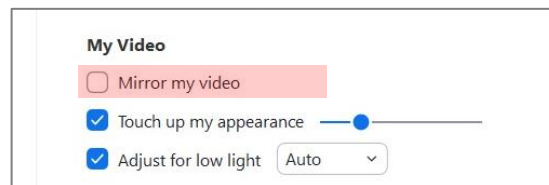

### 2.1 Setting up Visualizer **before meeting**

2.1a In Zoom Setting page, choose "Video".

2.1b Select **Visualizer**

2.1c Disable "Mirror my video"