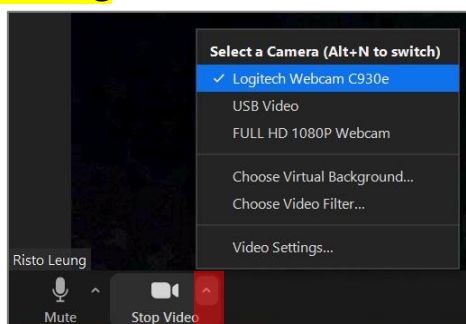

1.2 Selecting USB Webcam **during meeting**

Should you need any technical support, please contact ITO hotline at 3411 7246.