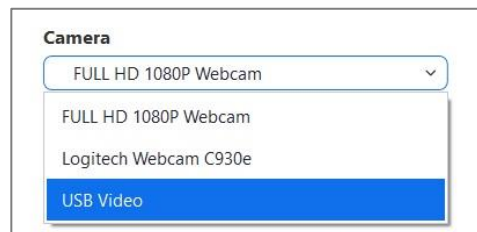

2.1c Disable "Mirror my video"