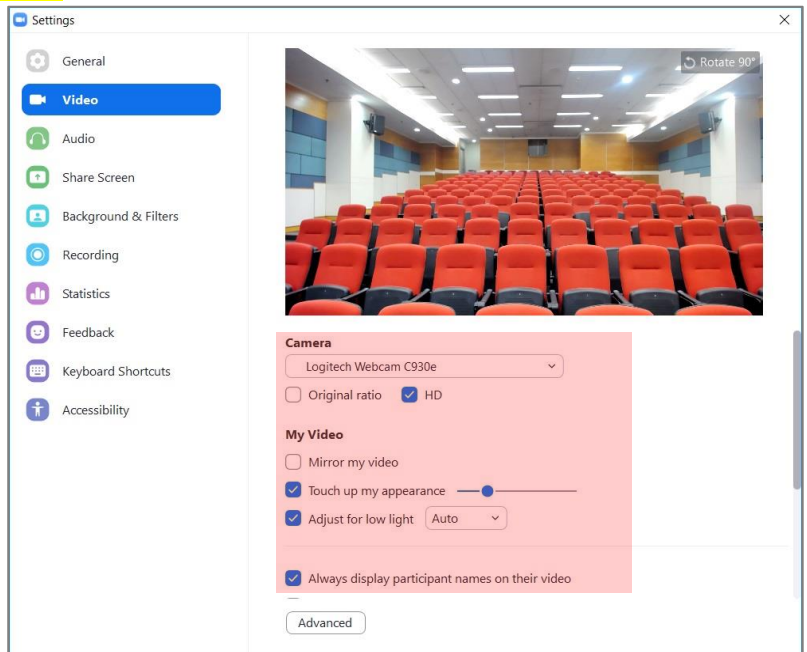

Using USB Webcam and Visualizer for Hybrid-mode teaching in classrooms

1. Using USB Webcam in Zoom

1.1 Select USB Webcam **before meeting**

1.1a In Zoom Setting page, choose
"Video".

1.1b Select **USB Camera**