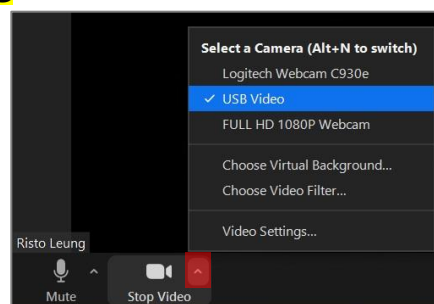

2.2 Select Visualizer **during meeting**

2.2a Switch **ON** the Visualizer if you see the COLOUR BAR.