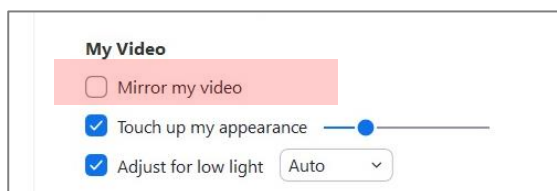

### 1.1 Select USB Webcam **before meeting**

1.1a In Zoom Setting page, choose  
"Video".

1.1b Select **USB Camera**

1.1c Disable "Mirror my video".