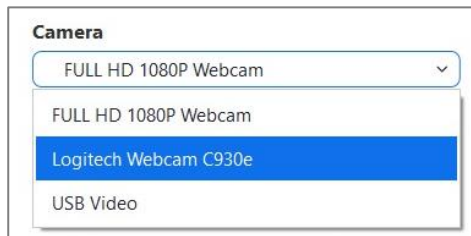

1.1c Disable "Mirror my video".