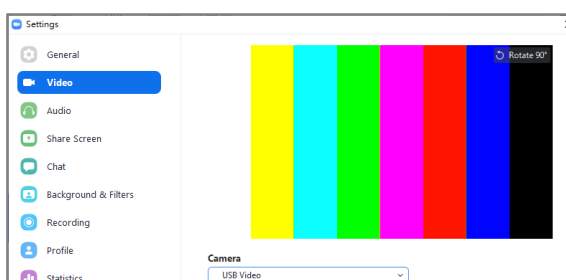

### 2.1 Setting up Visualizer **before meeting**

2.1a In Zoom Setting page, choose "Video".

2.1b Select **Visualizer**

2.1c Disable "Mirror my video"

### 2.2 Select Visualizer **during meeting**

2.2a Switch **ON** the Visualizer if you see the COLOUR BAR.

Should you need any technical support, please contact ITO hotline at 3411 7246.